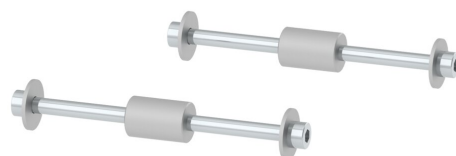

CONNECTING FITTING TABLE-TO-TABLE MODEL 1855

STANDARD VERSION

Table-to-table connecting fitting for the computer and multi-purpose tables in the 18 series. For screwing together, galvanized.