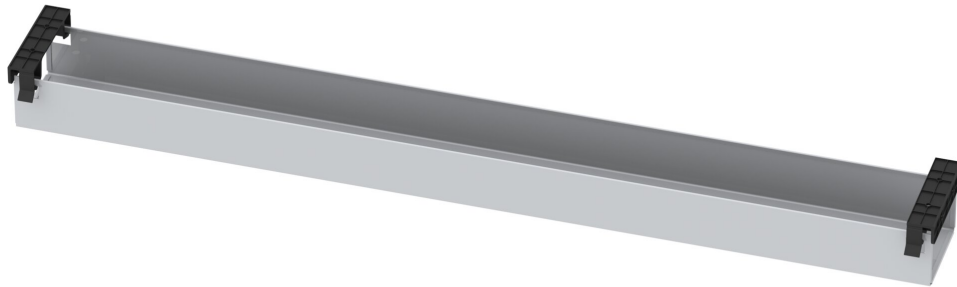

CABLE TRAY 1200 MM MODEL 0903

STANDARD VERSION

Concealed cable management through closed, foldable metal cable tray 125x80 mm

OPTIONS

TECHNICAL SPECIFICATIONS

WIDTH	472.44 "
HEIGHT	3.15 "
DEPTH	4.92 "