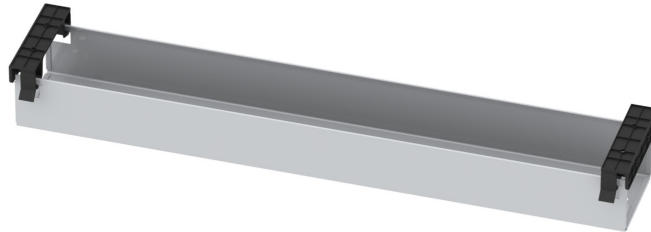

CABLE TRAY 800 MM MODEL 0902

STANDARD VERSION

Concealed cable management through closed, foldable metal cable tray 125x80 mm

OPTIONS

TECHNICAL SPECIFICATIONS

WIDTH	314.96 "
HEIGHT	3.15 "
DEPTH	4.92 "

BENEFITS/SPECIALS