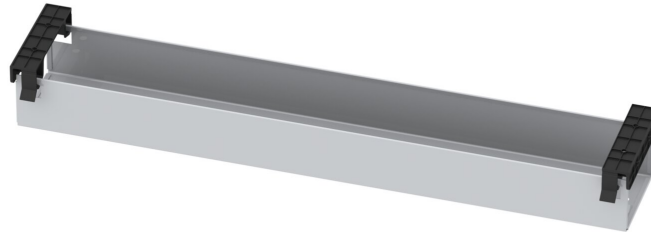

# CABLE TRAY 800 MM MODEL 0902

## STANDARD VERSION

Concealed cable management through closed, foldable metal cable tray 125x80 mm

## TECHNICAL SPECIFICATIONS

WIDTH	314.96 "
HEIGHT	3.15 "
DEPTH	4.92 "