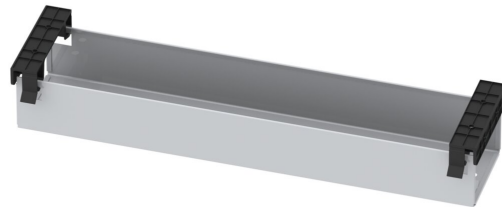

# CABLE TRAY 600 MM MODEL 0901

## STANDARD VERSION

Concealed cable management through closed, foldable metal cable tray 125x80 mm

## TECHNICAL SPECIFICATIONS

WIDTH	236.22 "
HEIGHT	3.15 "
DEPTH	4.92 "