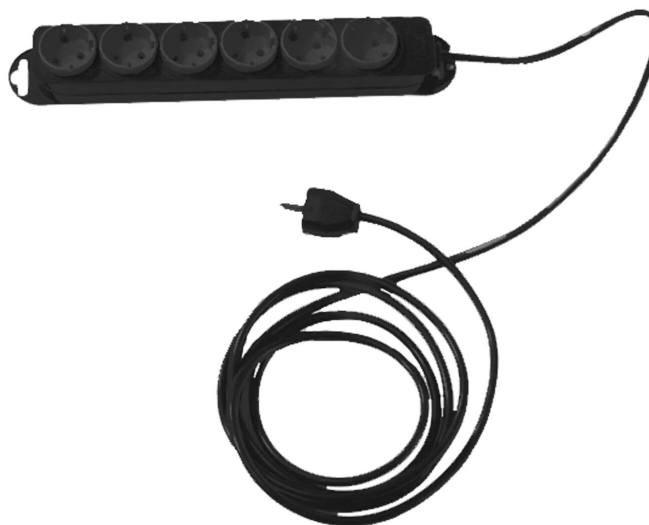

SCHUKO SOCKET MODEL 0185

STANDARD VERSION

6-fold earthed socket black-grey, with 3m supply line