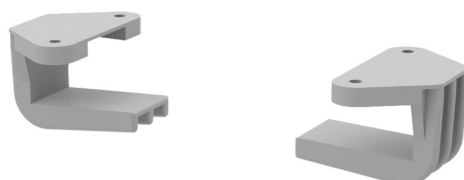

# PLASTIC CHAIR SUSPENSION MODEL 0200

## STANDARD VERSION

Plastic chair suspension, per seat.  
Suitable for all gliding chairs with closed runners.