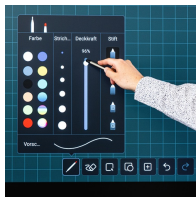

STANDARD VERSION

Digital panel, display size 75" & 86", made of tempered glass (ESG), glare-free with touch screen, aspect ratio 16:9, resolution 3,840 x 2,160 pixels (UHD);
2 integrated 12W speakers

OPTIONS

- Slide-in PC
- Audio system
- two double-sided writeable blackboard wings

TECHNICAL SPECIFICATIONS

PYLON HEIGHT ADJUSTMENT RANGE	270 cm
	gesamte Pylonenhöhe
NO. OF WRITING SURFACES VERSION	4
	wall mounted, adjustable in height, hinged side panels

BENEFITS/SPECIALS

Edge protection due to rounded safety corners

Clever whiteboard app with lots of templates and functions

Clear and intuitive operating concept

Simple screen transmission from all end devices

Connections integrated directly in the housing

Full-length storage strip for pens