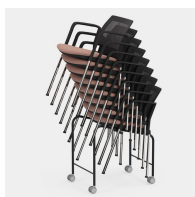

STANDARD VERSION

Frame made of round tube, black 9005; with 4 swivel castors.
For model series 9252 and 9254

OPTIONS

TECHNICAL SPECIFICATIONS

WIDTH	52 cm
HEIGHT	60 cm
DEPTH	70 cm
WEIGHT	5 kg

BENEFITS/SPECIALS

different inclinations
adjustable

Easy transport of the chairs