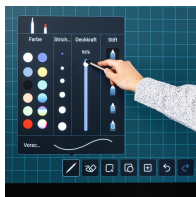

STANDARD VERSION

Digital panel, display size 75" & 86", made of tempered glass (ESG), glare-free with touch screen, aspect ratio 16:9, resolution 3,840 x 2,160 pixels (UHD);
2 integrated 12W speakers

OPTIONS

- Slide-in PC
- Audio system
- Height adjustment electric
- two double-sided writeable blackboard wings

TECHNICAL SPECIFICATIONS

ADJUSTMENT RANGE VERSION	bis zu 60 cm
	wall mounted, adjustable in height

BENEFITS/SPECIALS

Edge protection due to rounded safety corners

Clever whiteboard app with lots of templates and functions

Clear and intuitive operating concept

Simple screen transmission from all end devices

Connections integrated directly in the housing

Full-length storage strip for pens