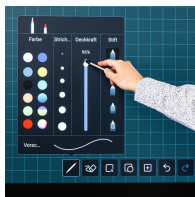

STANDARD VERSION

Digital panel, display size 75" & 86", made of tempered glass (ESG), glare-free with touch screen, aspect ratio 16:9, resolution 3,840 x 2,160 pixels (UHD);
2 integrated 12W speakers

OPTIONS

- Slide-in PC
- Audio system
- Height adjustment electric
- two double-sided writeable blackboard wings

TECHNICAL SPECIFICATIONS

ADJUSTMENT RANGE VERSION	bis zu 60 cm wall mounted, adjustable in height
---------------------------------	--

BENEFITS/SPECIALS

Edge protection due to rounded safety corners

Clever whiteboard app with lots of templates and functions

Clear and intuitive operating concept

Simple screen transmission from all end devices

Connections integrated directly in the housing

Full-length storage strip for pens