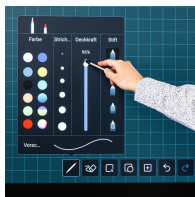

STANDARD VERSION

Digital panel, display size 75" & 86", made of tempered glass (ESG), glare-free with touch screen, aspect ratio 16:9, resolution 3,840 x 2,160 pixels (UHD);
2 integrated 12W speakers

OPTIONS

- Slide-in PC
- Audio system
- Height adjustment electric
- two double-sided writeable blackboard wings

TECHNICAL SPECIFICATIONS

ADJUSTMENT RANGE VERSION	bis zu 60 cm
	mobile, adjustable in height

BENEFITS/SPECIALS

Edge protection due to rounded safety corners

Clever whiteboard app with lots of templates and functions

Clear and intuitive operating concept

Simple screen transmission from all end devices

Connections integrated directly in the housing