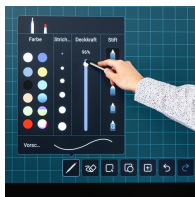

STANDARD VERSION

Digital panel, display size 75" & 86", made of tempered glass (ESG), glare-free with touch screen, aspect ratio 16:9, resolution 3,840 x 2,160 pixels (UHD);
2 integrated 12W speakers

OPTIONS

- Slide-in PC
- Audio system
- Height adjustment electric
- two double-sided writeable blackboard wings

TECHNICAL SPECIFICATIONS

ADJUSTMENT RANGE VERSION	bis zu 60 cm
	wall mounted, adjustable in height

BENEFITS/SPECIALS

Edge protection due to rounded safety corners

Clever whiteboard app with lots of templates and functions

Clear and intuitive operating concept

Simple screen transmission from all end devices

Connections integrated directly in the housing

Full-length storage strip for pens