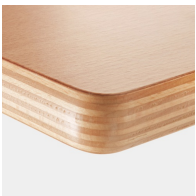

## STANDARD VERSION

Frame: studs and center bar solid beech

## BENEFITS/SPECIALS

Seat made of beech multiplex, HPL coated

Solid beech wood from sustainable forestry with water-based varnish

Painted with environmentally friendly water-based paint.