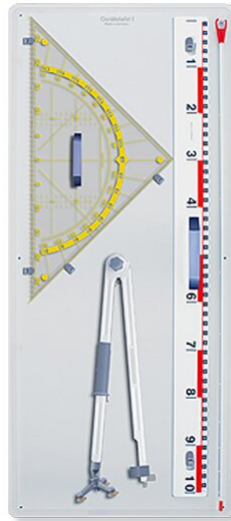

# DRAWING TOOL SET 4 PIECES MODEL 6862

## STANDARD VERSION

Set of 4 drawing instruments consisting of: Ruler, compass with board protector, geo-triangle 60 cm and pointer. Magnetic. With tool board.

## TECHNICAL SPECIFICATIONS

WIDTH	45 cm
HEIGHT	106 cm
WEIGHT	5 kg

Our range of materials and colors can be found in the A2S material overview.

**MADE  
IN  
GERMANY**

A2S-Furnishing Systems Ltd.  
ASS-Einrichtungssysteme GmbH  
info@a2s.com  
WWW.A2S.COM