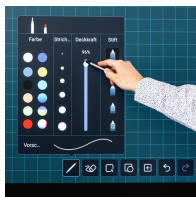

## STANDARD VERSION

Digital panel, display size 75" & 86", made of tempered glass (ESG), glare-free with touch screen, aspect ratio 16:9, resolution 3,840 x 2,160 pixels (UHD);  
2 integrated 12W speakers

## OPTIONS

- Slide-in PC
- Audio system
- Height adjustment electric
- two double-sided writeable blackboard wings

## TECHNICAL SPECIFICATIONS

<b>ADJUSTMENT RANGE VERSION</b>	bis zu 60 cm
	wall mounted, adjustable in height

## BENEFITS/SPECIALS

Edge protection due to rounded safety corners

Clever whiteboard app with lots of templates and functions

Clear and intuitive operating concept

Simple screen transmission from all end devices