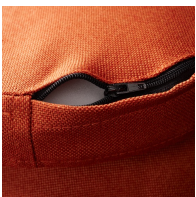

BENEFITS/SPECIALS

Cover removable by zipper