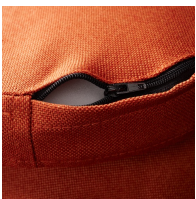

BENEFITS/SPECIALS

Cover removable by zipper